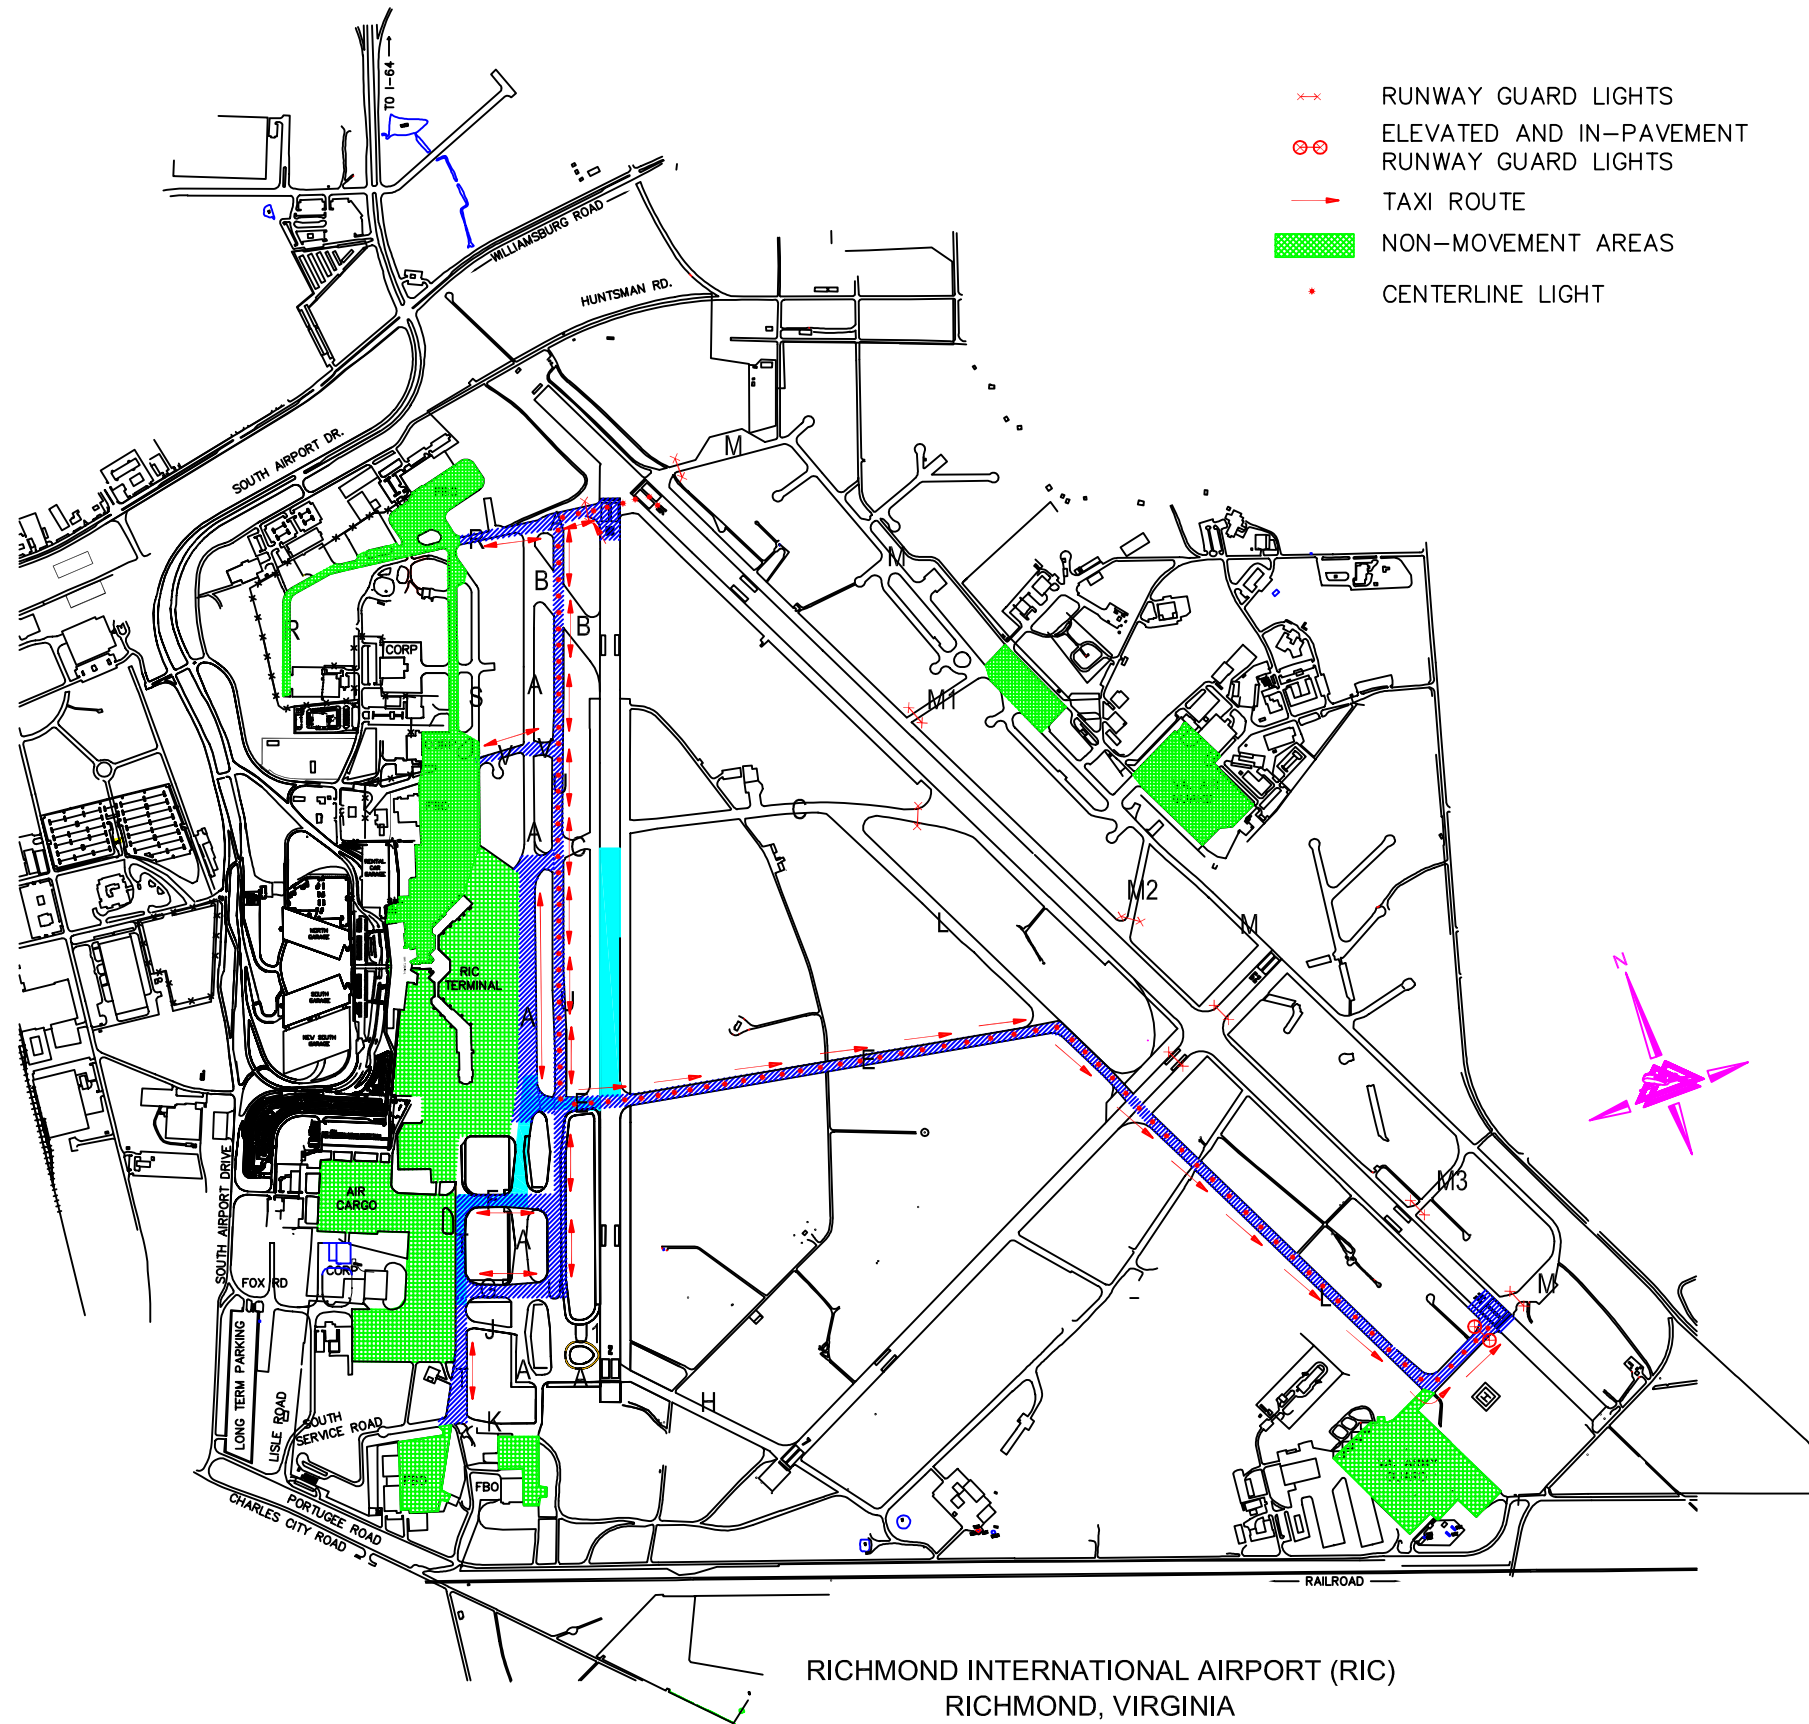

# LOW VISIBILITY TAXI ROUTE CHART

LESS THAN 1200 FT RVR DOWN TO AND INCLUDING 600 FT RVR

EXHIBIT "B"  
AUGUST 3, 2009