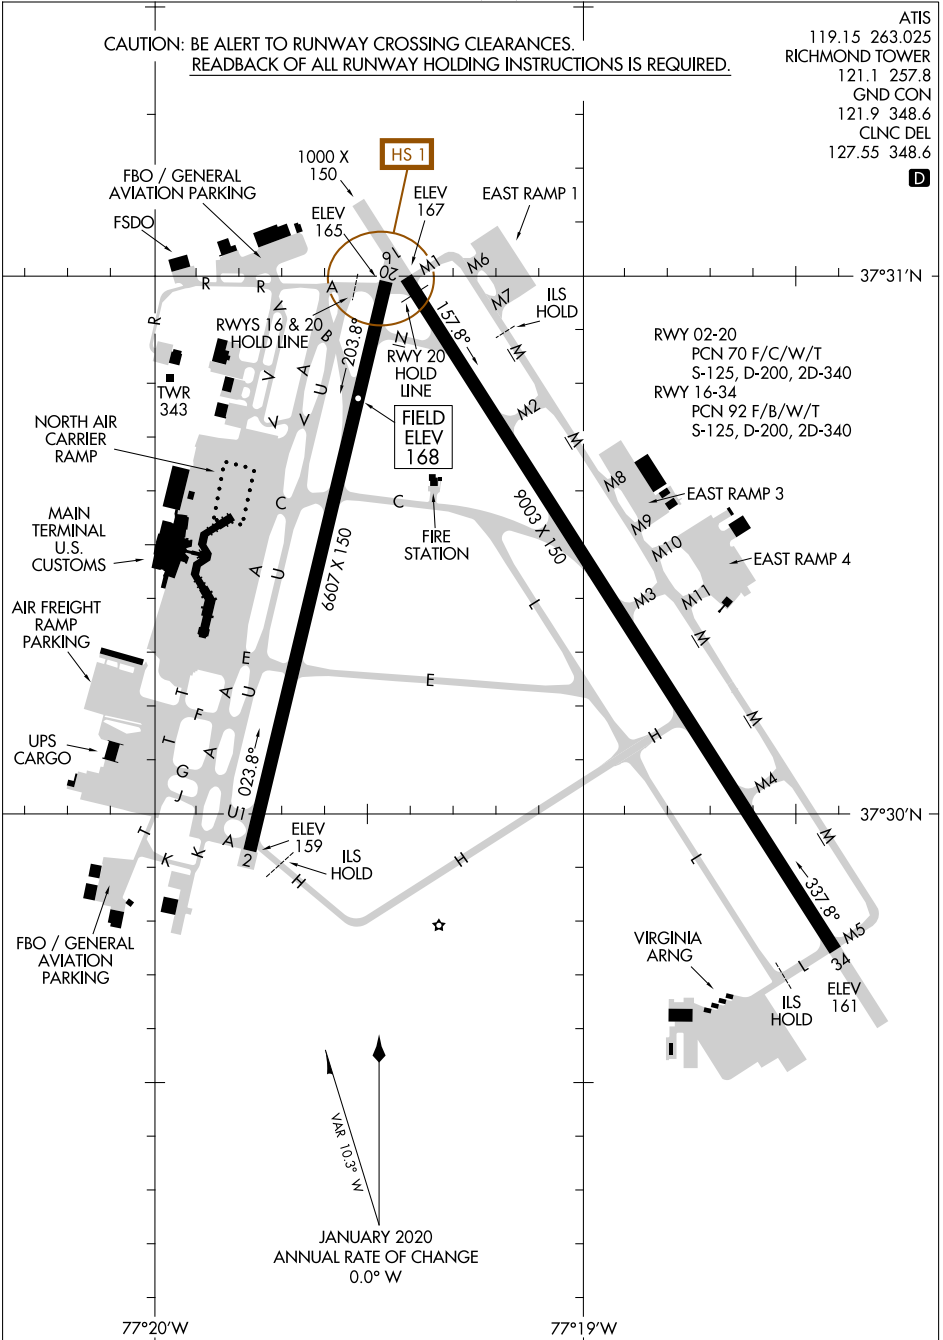

20086
AIRPORT DIAGRAM

AL-347 (FAA)

RICHMOND INTL (RIC)
 RICHMOND, VIRGINIA

**CAUTION: BE ALERT TO RUNWAY CROSSING CLEARANCES.
 READBACK OF ALL RUNWAY HOLDING INSTRUCTIONS IS REQUIRED.**

ATIS
 119.15 263.025
 RICHMOND TOWER
 121.1 257.8
 GND CON
 121.9 348.6
 CLNC DEL
 127.55 348.6

NE-3, 09 SEP 2021 to 07 OCT 2021

NE-3, 09 SEP 2021 to 07 OCT 2021

AIRPORT DIAGRAM
 20086

RICHMOND, VIRGINIA
RICHMOND INTL (RIC)